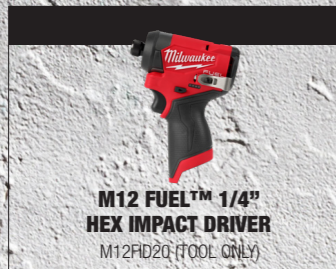

PURCHASE

ANY 2 SELECTED M12™ SKINS
& REDEEM

BUILD YOUR OWN M12™ PACK

M12™ REDLITHIUM™ HIGH OUTPUT™
2.5AH STARTER PACK

M12HOSP201B

OR

M12™ REDLITHIUM™ HIGH OUTPUT™ 5.0AH
BATTERY

M12HB5

Nothing but HEAVY DUTY.™

23RD SEPTEMBER - 6TH OCTOBER 2024

BUILD YOUR OWN

M18 / M12 PACK

BUILD YOUR
M18
PACK

PURCHASE

ANY 3 SELECTED M18™ SKINS
& REDEEM

M18™ 5.0AH REDLITHIUM™
STARTER PACK

M18SP-501B

M18™ REDLITHIUM™
HIGH OUTPUT™ 6.0AH BATTERY

M18HB6

OR

BUILD YOUR
M12
PACK

PURCHASE

ANY 2 SELECTED M12™ SKINS
& REDEEM

M12™ REDLITHIUM™
HIGH OUTPUT™ 2.5AH
STARTER PACK

M12HOSP201B

M12™ REDLITHIUM™
HIGH OUTPUT™ 5.0AH
BATTERY

M12HB5

OR

Terms and Conditions apply. Offer valid during the promotional period from the 23rd of September until the 6th of October 2024 at participating retailers. Online redemption must be claimed by 20th of October 2024. Strictly while stocks last. Please allow up to 8 weeks for delivery. 1 redemption per transaction. Learn more at milwaukeeool.co.nz/build-your-own-pack/

Terms and Conditions apply. Offer valid during the promotional period from the 23rd of September until the 6th of October 2024 at participating retailers. Online redemption must be claimed by 20th of October 2024. Strictly while stocks last. Please allow up to 8 weeks for delivery. 1 redemption per transaction. Learn more at milwaukeeool.co.nz/build-your-own-pack/