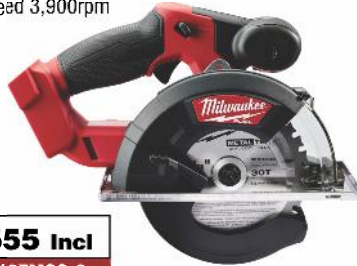

M18 FUEL™ 150mm METAL CUTTING CIRCULAR SAW - SKIN

- Brushless
- Blade Size 135mm to 150mm
- Max Cut 135mm Blade 51.3mm
- Max Cut 150mm Blade 57.2mm
- Speed 3,900rpm